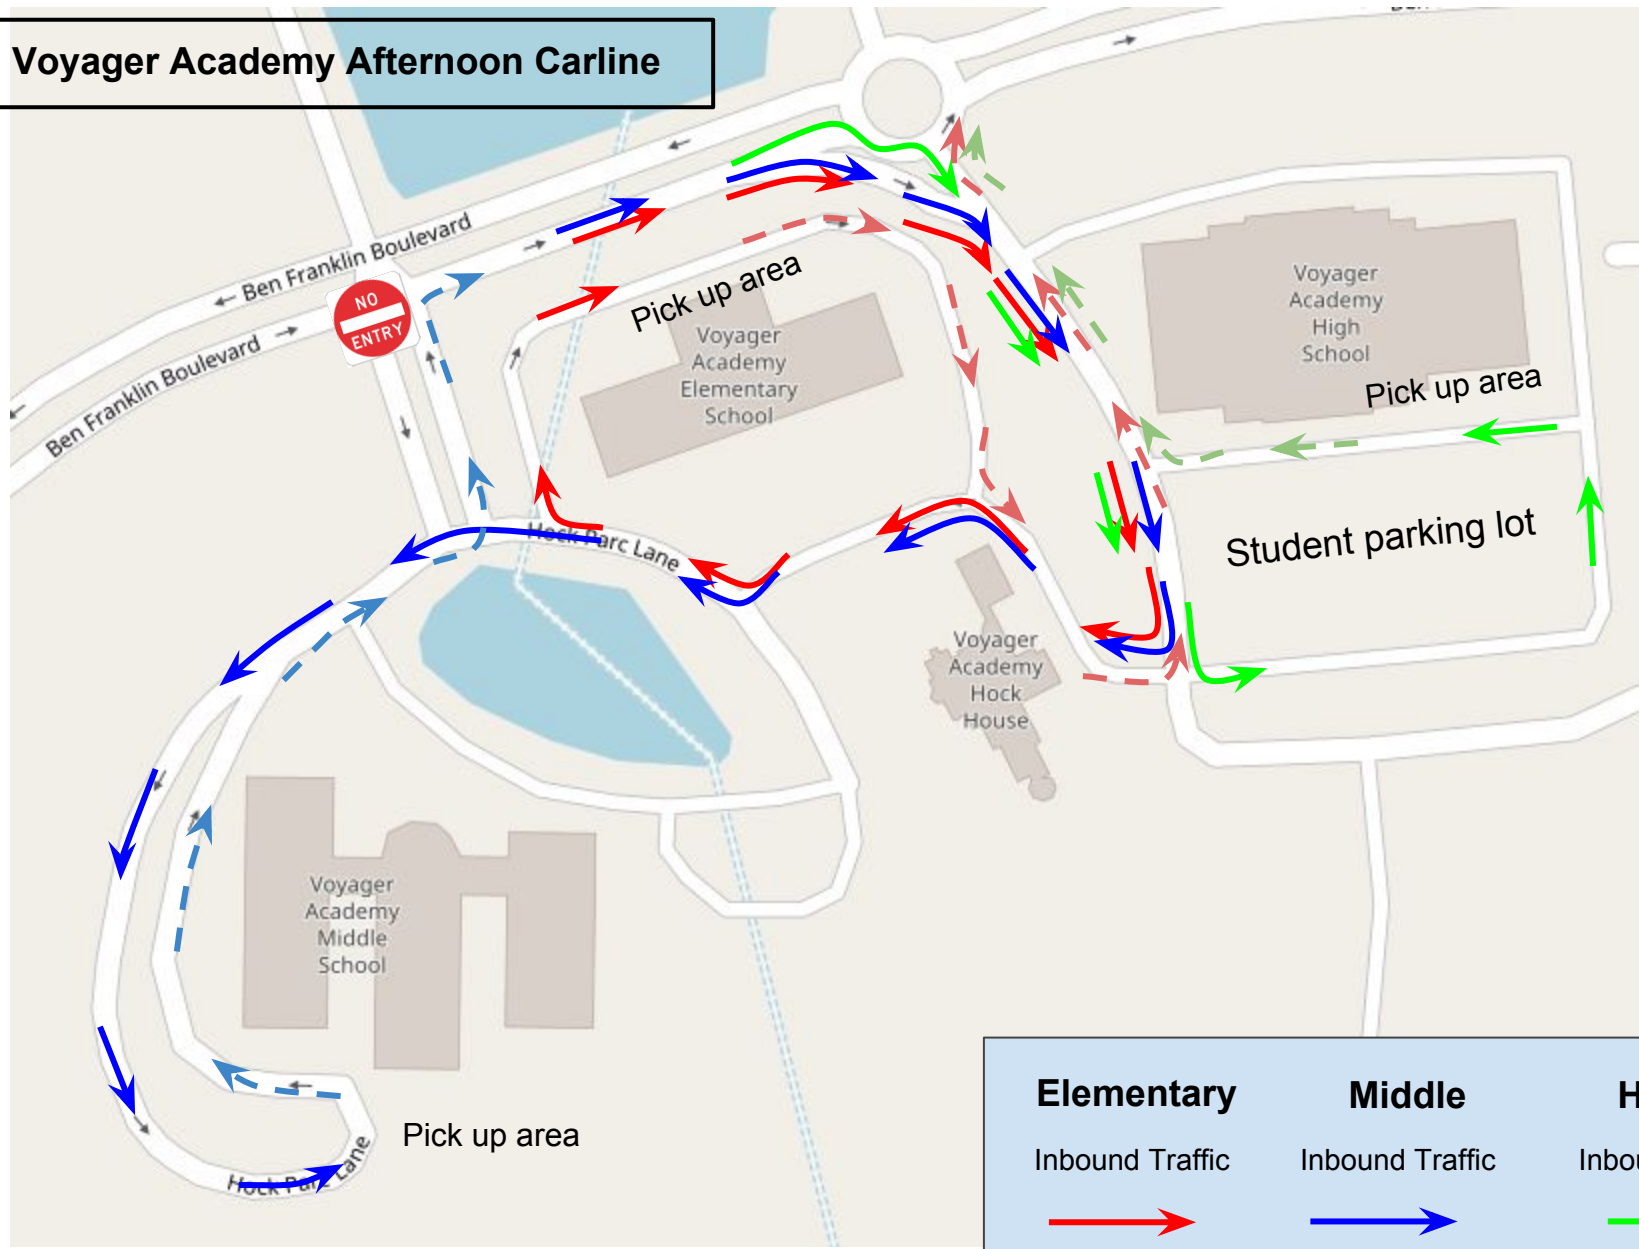

# Voyager Academy Afternoon Carline

| Elementary       | Middle           | High             |
|------------------|------------------|------------------|
| Inbound Traffic  | Inbound Traffic  | Inbound Traffic  |
|                  |                  |                  |
| Outbound Traffic | Outbound Traffic | Outbound Traffic |
|                  |                  |                  |